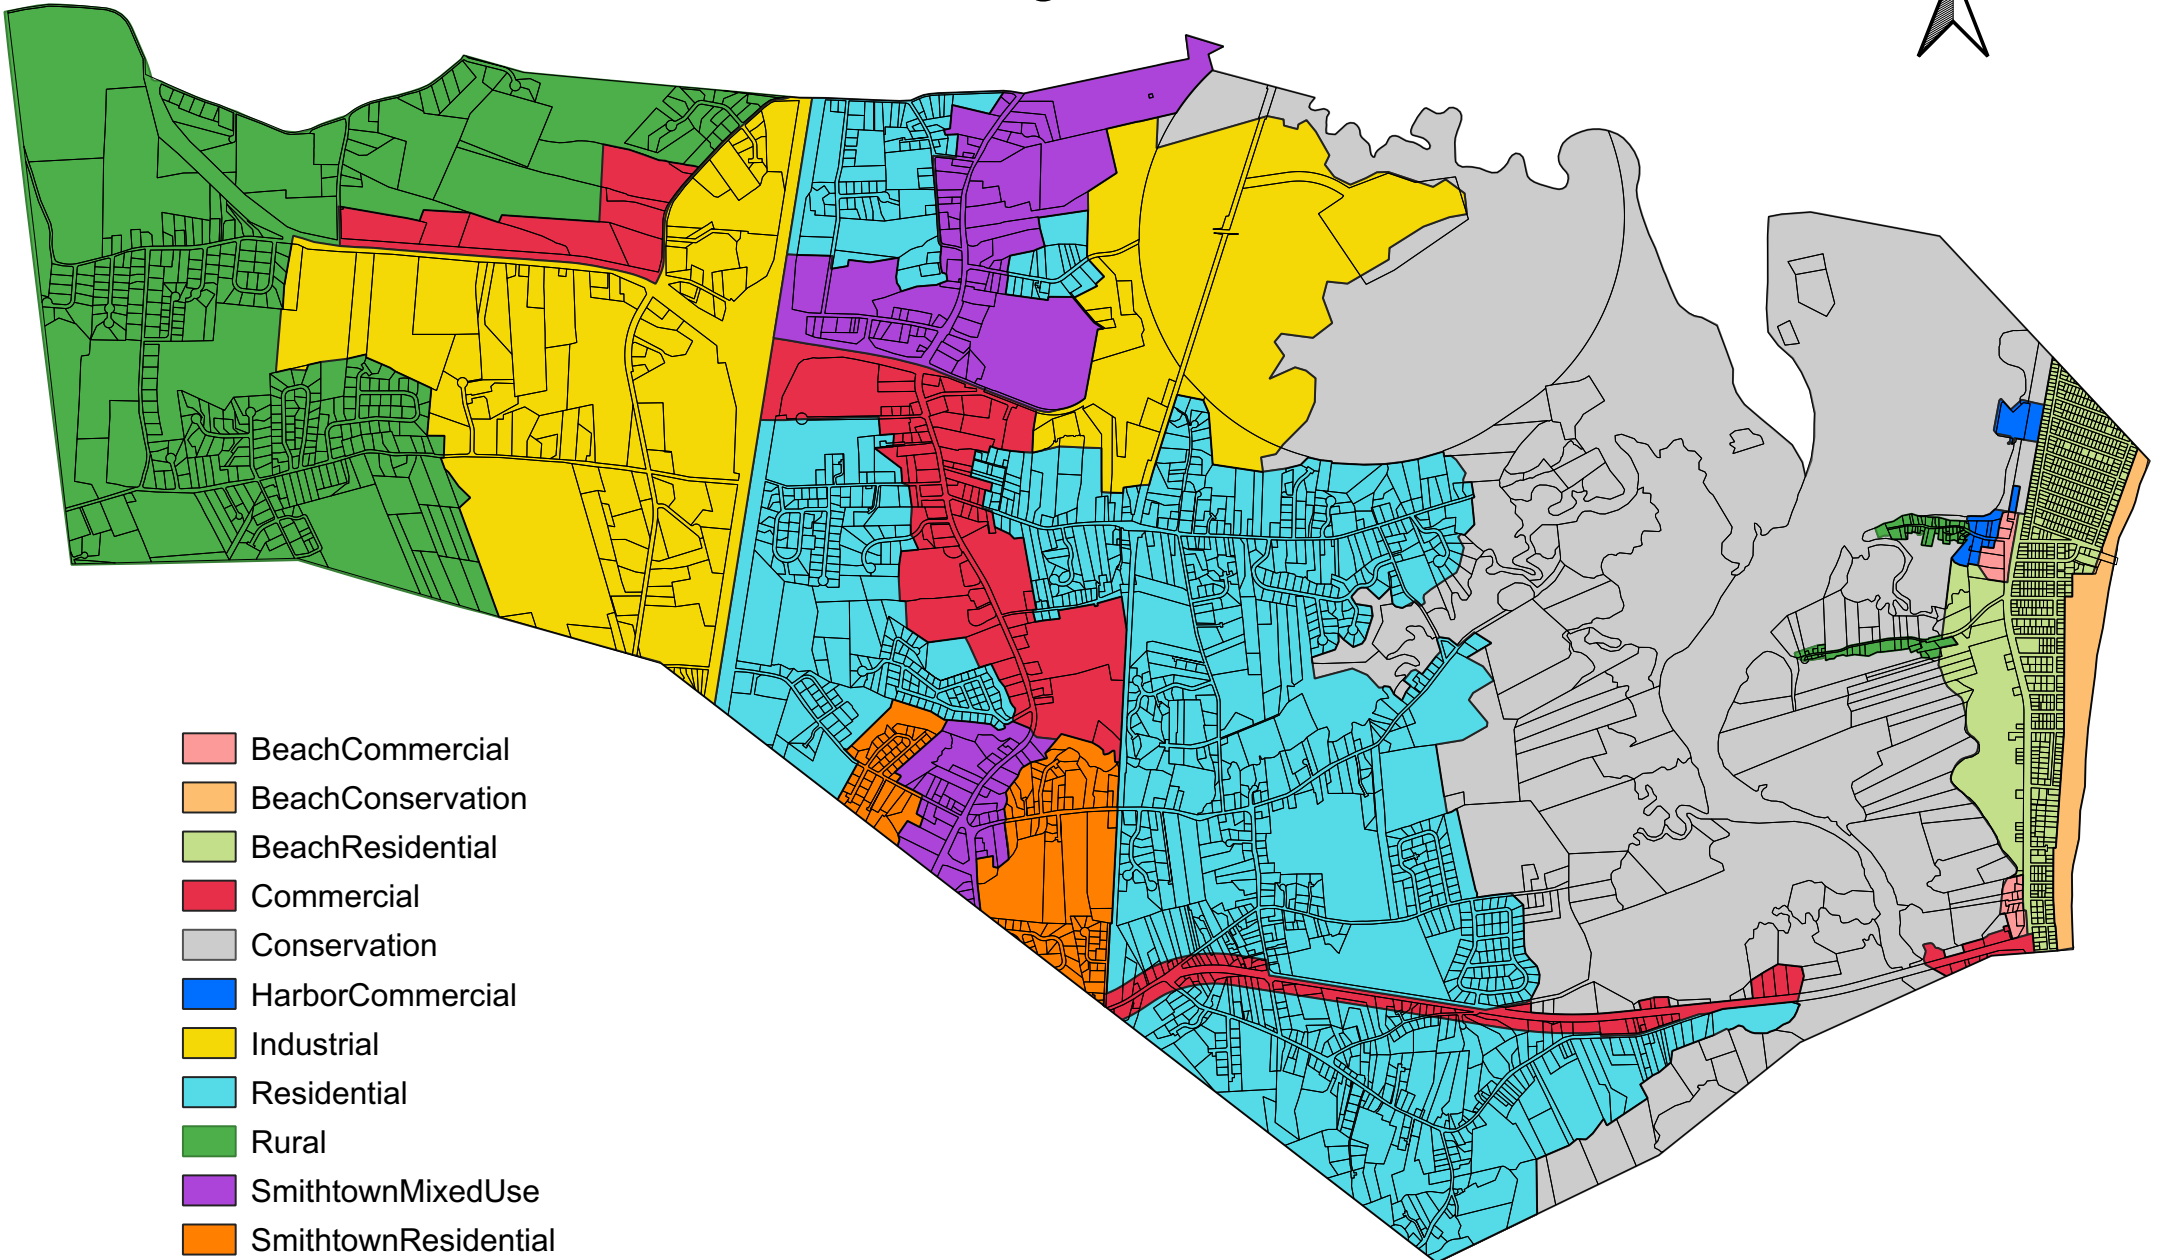

# Zoning Districts

- BeachCommercial
- BeachConservation
- BeachResidential
- Commercial
- Conservation
- HarborCommercial
- Industrial
- Residential
- Rural
- SmithtownMixedUse
- SmithtownResidential

Adopted by Town Meeting on March 10, 2015